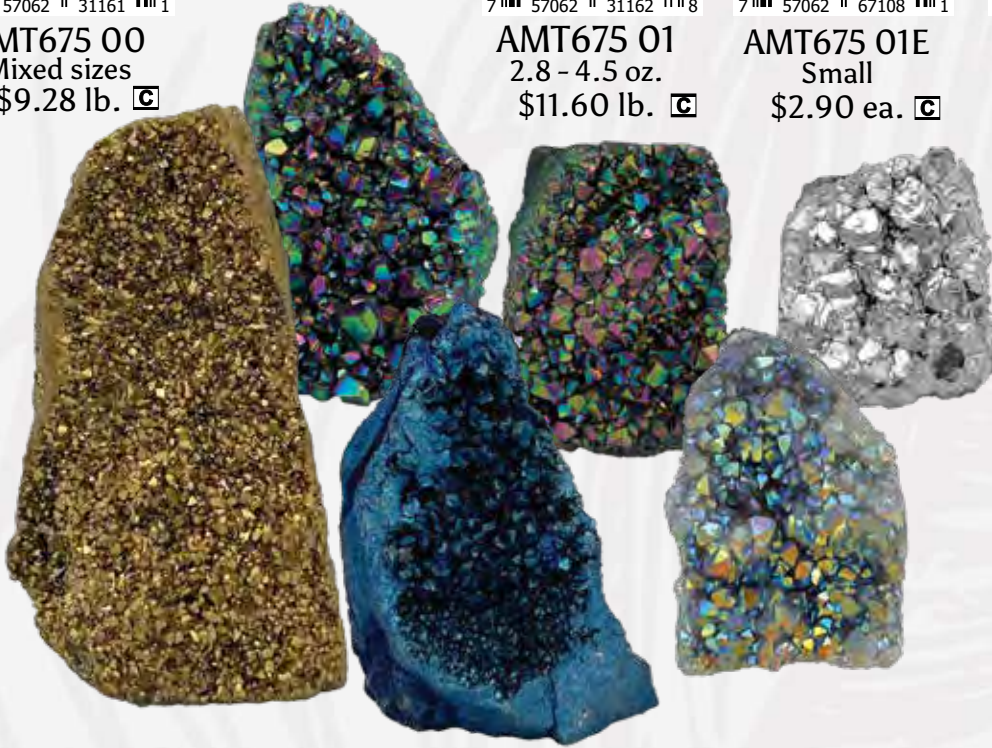

Titanium Cut Base Amethyst

Sold in Assorted Colors By the lb. and By the Piece

AMT675 00
Mixed sizes
$9.28 lb.

AMT675 01
2.8 - 4.5 oz.
$11.60 lb.

AMT675 01E
Small
$2.90 ea.

AMT675 02
4.58 - 12 oz.
$10.44 lb.

AMT675 02E
Medium
$6.38 ea.

AMT675 03
12 - 16.5 oz.
$9.86 lb.

AMT675 03E
Large
$10.44 ea.

AMT675 04
16.5 - 21 oz.
$9.28 lb.

AMT675 04E
XLarge
$13.92 ea.

Amethyst & Citrine w/ Cut Base