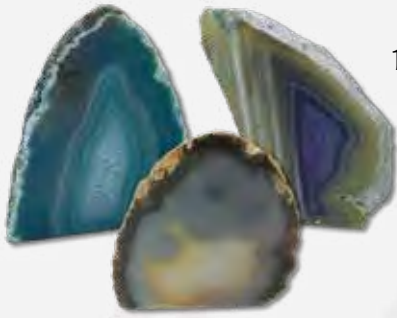

Agate Ends

SOLD IN ASSORTED COLORS ONLY

GBA661 01

1/2 lb. $2.60 ea.