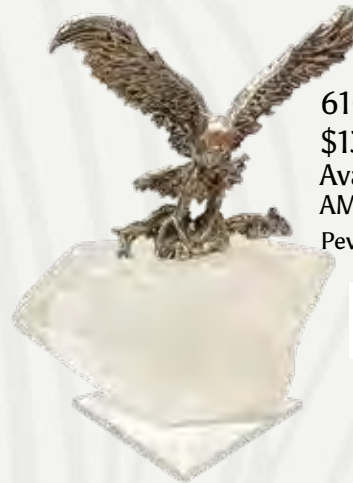

Add ND to item number And $.75 ea. for Name Drop. Minimum of 100 Pcs., Assorted Pewter.

PLEASE SPECIFY MINERAL BASE WHEN ORDERING