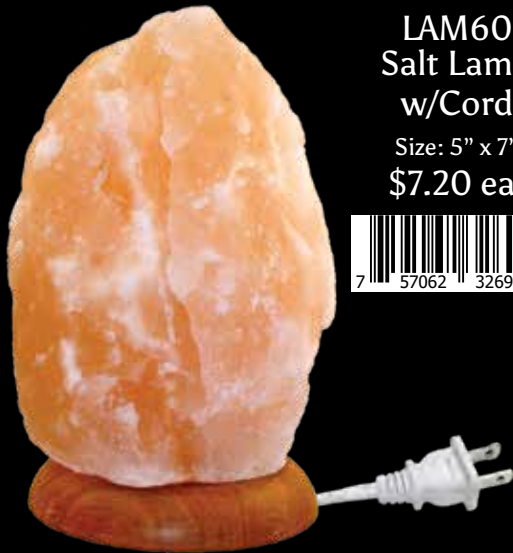

OSFB-100
Salt Fire Bowl Lamp
w/Cord
Size: 6" x 8"
$23.00 ea. **PK**

Salt Products

PALLET PRICING AVAILABLE

A Salt Lamp will cleanse the air in a home or office, via natural ionization. This is a natural means of improving Health. These Salt Lamps are hand made from natural rock salt found in caves in the foothills of the Himalaya Mountains. The special properties of minerals in the salt are released through heating the salt by the use of an electric bulb or from the flame of a candle. The negatively charged ions act on the contaminants in the air by neutralizing them so they can no longer circulate. This helps breathing and promotes good health. Salt Lamps will last indefinitely as long as they are not exposed to excessive moisture.