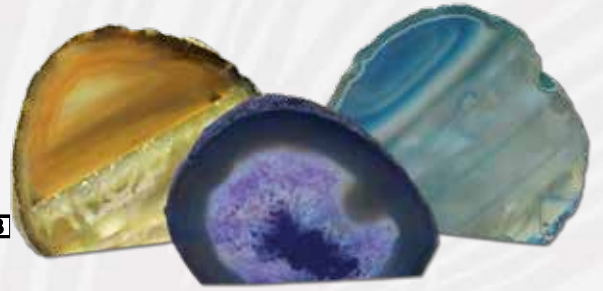

GBA661 02

3/4 lb. $3.60 ea.