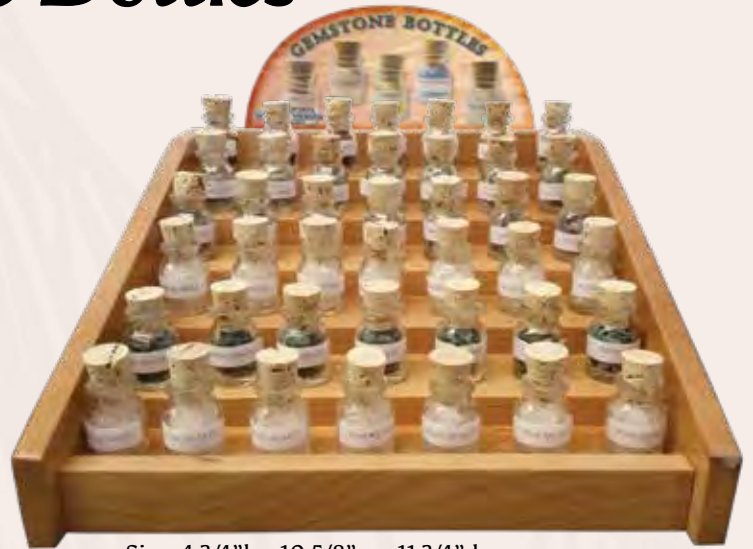

Gemstone Bottles

PACKAGE - 4GB

Display Holds 48 Bottles

$112.90 Package includes the Following:

1 Display 4 Stair Step Wood Display $16.90
240* Assorted Gemstone Bottles $96.00

*24 each of your choice of 10 different Gemstone Bottles

Size: 4 3/4" h x 10 5/8" w x 11 3/4" d

Approx. 1 5/8"

$.40 ea. **I**

Please order in increments of 24 per Gemstone

GB500 01 Crystal Quartz	GB500 02 Amethyst	GB500 03 Aventurine	GB500 04 Carnelian	GB500 05 Bloodstone	GB500 06 Red Jasper
GB500 07 Moss Agate	GB500 08 Emerald	GB500 09 Garnet	GB500 10 Peridot	GB500 11 Blue Topaz	GB500 12 Rose Quartz
	GB500 13 Dendritic Opal		GB500 14 Tiger Eye		GB500 15 Citrine