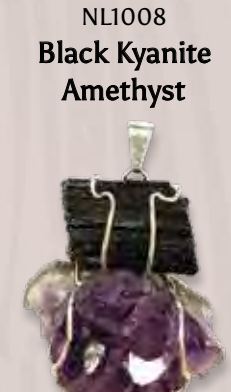

# Small Gemstone Pendants

**B**

Pendant Only: \$6.30  
w/Cord: \$6.80  
w/Chain: \$6.80

Please Specify: Ending in C = Cord Ending in N = Chain