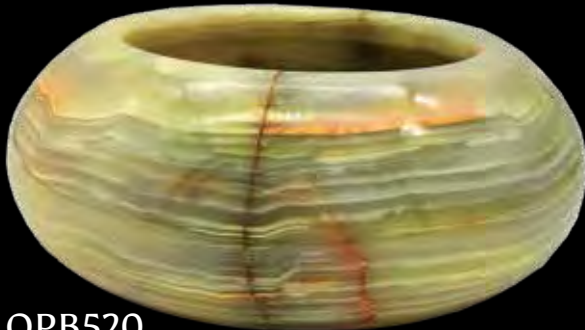

Order in Case Packs of 12

Order in Case Packs of 4

Order in Case Packs of 12

Order in Case Packs of 4