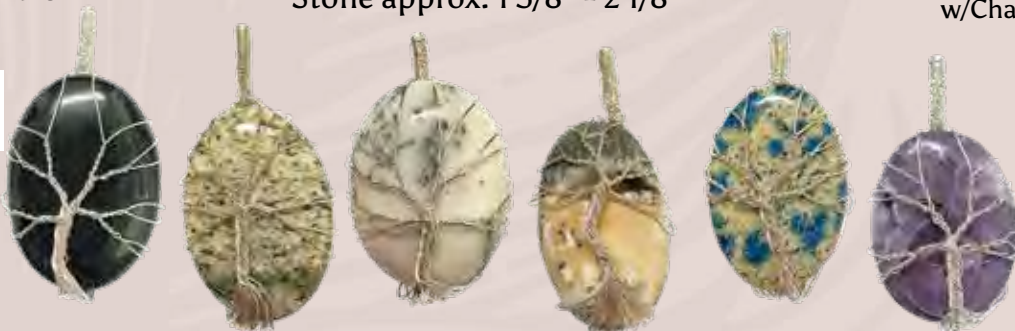

Stone approx. 1 5/8" - 2 1/8"

Pendant Only: $2.30 **I**
w/Cord: $2.80
w/Chain: $3.10