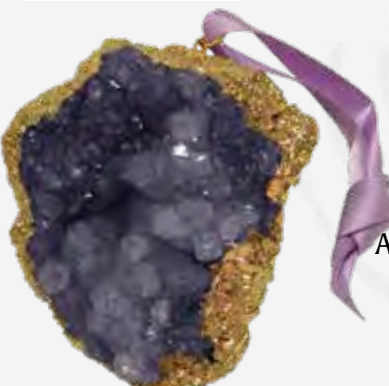

APPROX. 2" \$3.48 ea.

**KOR304 B  
Gold Rough Geode XL**

APPROX. 3 1/2" \$6.38 ea.

**KOR304 GL  
Gold Rough Geode XL**

APPROX. 3 1/2" \$6.38 ea.

**KOR304 PL  
Gold Rough Geode XL**

APPROX. 3 1/2" \$6.38 ea.